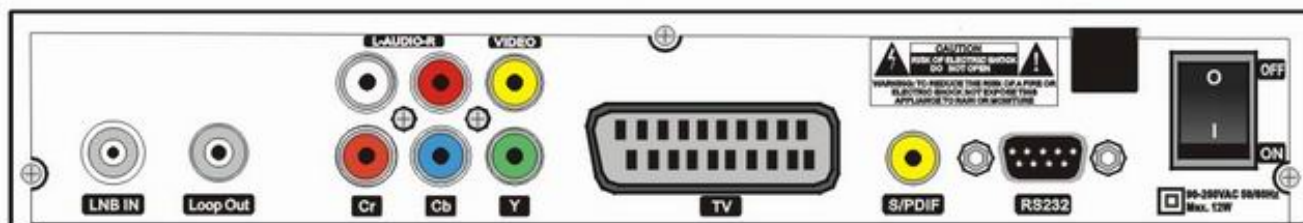

Specifications

Tuner and Demodulator

- Input signal level : -65 ~ -25 dBm
- Input frequency: 950~2150 Mhz
- Input symbol rate: 1.0~45Mb/s (DVB-S)
  1.0~37Mb/s (DVB-S2)
- Input impedance: 75Ω unbalanced
- LNB power: 13/18V
- Modulation: QPSK(DVB-S)/8QPSK(DVB-S2)
- 1 Rs232 input for software upgrade
- Antenna connector: IEC F-Type

MPEG TS A/V Decoding

- Video decoding: MPEG-2 MP@ML & H.264/MPEG-4 AVC MP@L3
- Aspect ratio: 4:3, 16:9
- Video output: NTSC / PAL/SECAM
- Video solution: 720X480/720X576
- Audio decoding: MPEG Layer I & II & AAC
- Sound mode: Stereo, Dual channel
- A/V output port: RCA, S-video, S/PDIF
  Optional: SCART, Component and RF

System resources

- CPU: STI5202
- Flash memory: 4MByte or 8MByte
- Main processor speed: 266MHz
- DDR: 128MByte

Physical characteristics

Power:

- Input voltage: AC96~250V 50/60Hz
- Power consumption: 10W (max)

Size & Weight

- (H x W x D): 42mm x 250mm x 170mm
- Net weight: 1.3Kg

Environment

- Operating temperature: 0°C~45°C

Shipping Info:

- 3300 sets/20' container

WCD 6000S